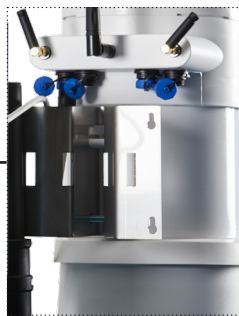

- Universal mounting bracket
- Lightweight construct - c.15lbs
- Smart Switch for remote reboot
- Additional high-intensity flashing external LED Lights