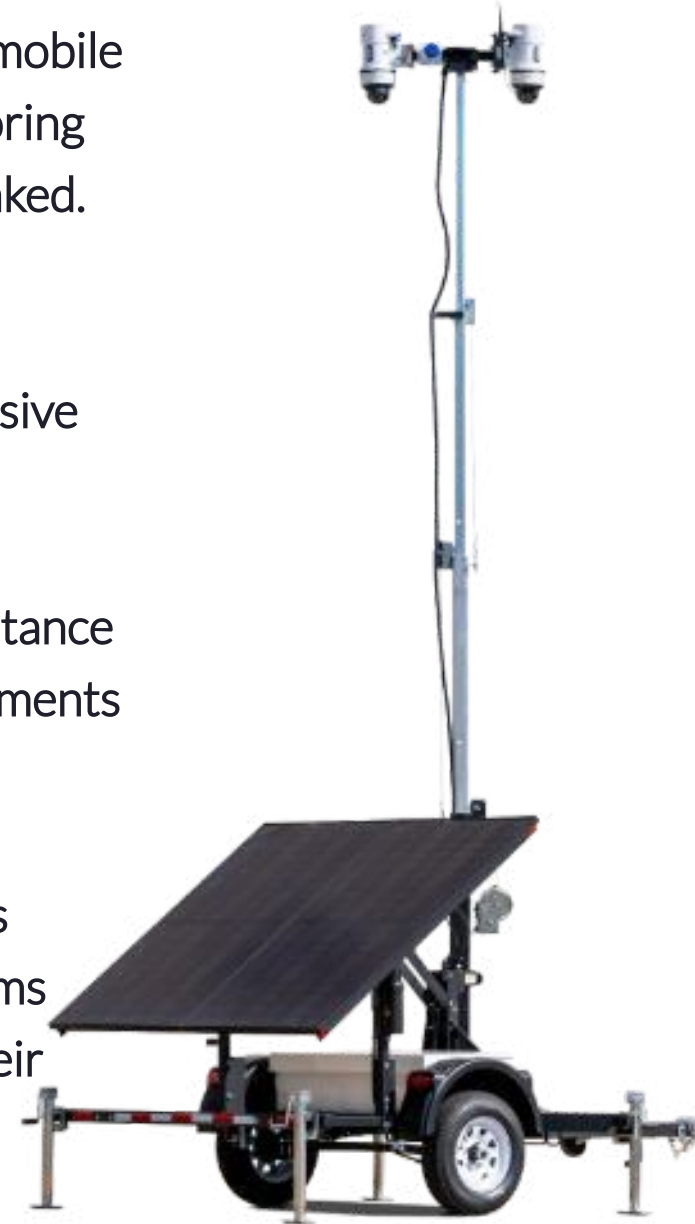

THE SOLUTION

WCCTV SOLAR SURVEILLANCE TRAILERS

The agency invested in two WCCTV Mini Dome Solar Trailers.

The Surveillance Trailer is an autonomously powered rapid deployment surveillance system that can be rapidly deployed at practically any location, providing security for construction job sites, parking lots, public events or any off-grid location that requires video monitoring.

KEY SUCCESS FACTORS

Standing 20-ft tall, the trailer is a visible deterrent to opportunist thieves.

Provide real-time automated alerts of any unauthorized activity

Captures key evidence for law enforcement agencies

Goolsby further explained that the equipment is used for events such as the Texas Country Reporter Festival, which brings around 25,000 people to the city. From the tower, officers can survey the crowd without being intrusive.